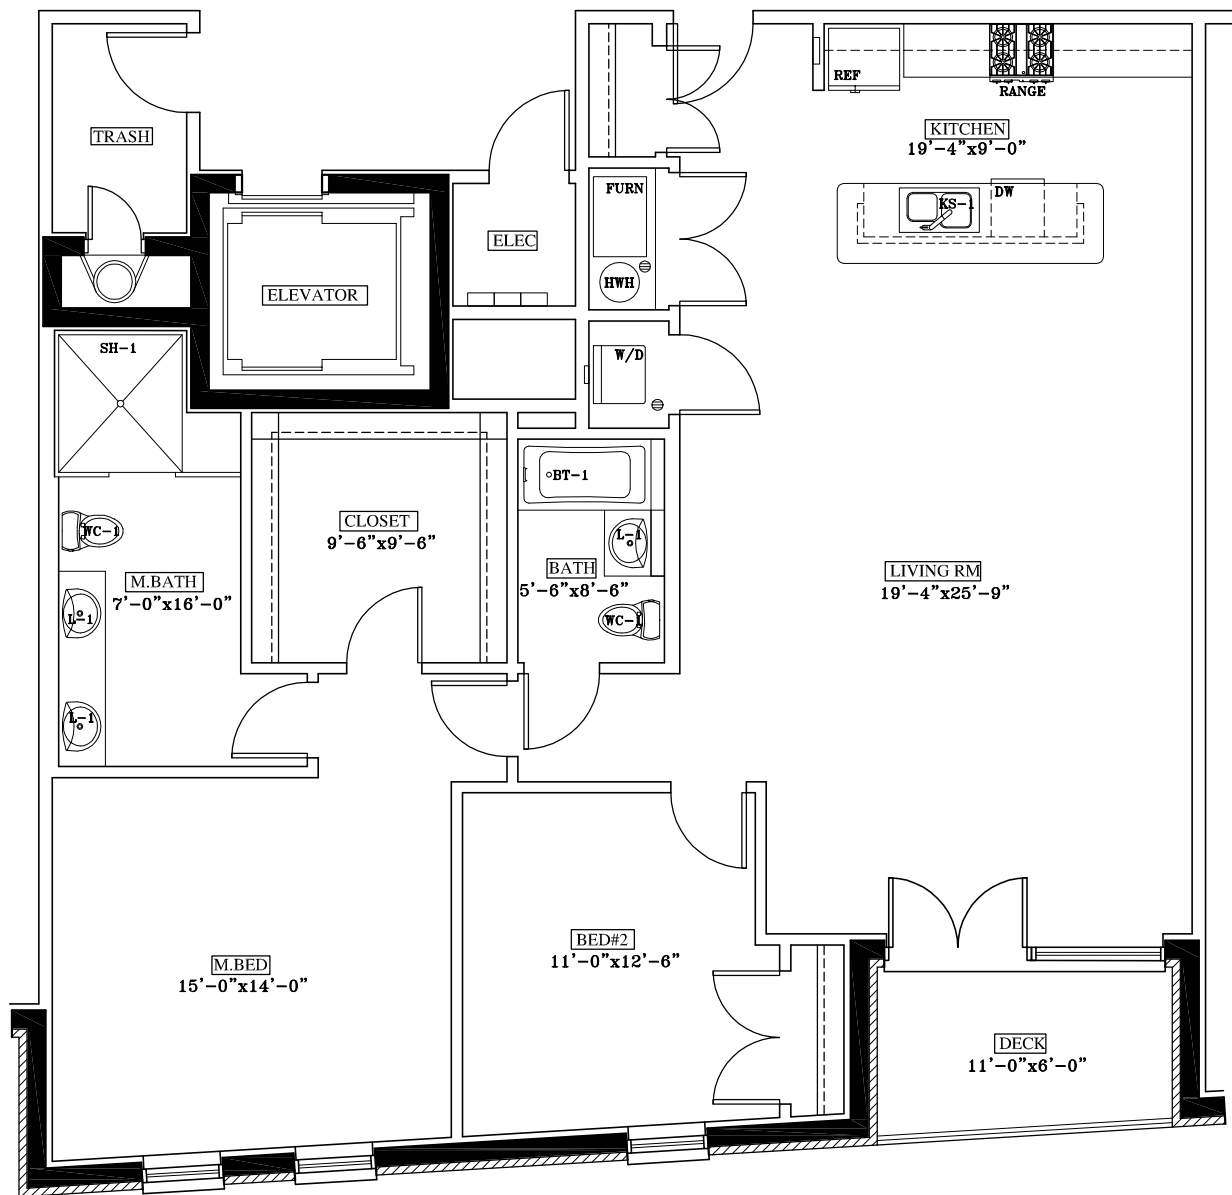

SECOND - FIFTH FLOOR

1480 SQ.FT.

UNITS 210-510

8017 N. SKOKIE BLVD

(312) 750-1800

180 W. WASHINGTON
CHICAGO, ILLINOIS 60602
FAX (312) 750-1801

© HANNA ARCHITECTS, INC. 2020