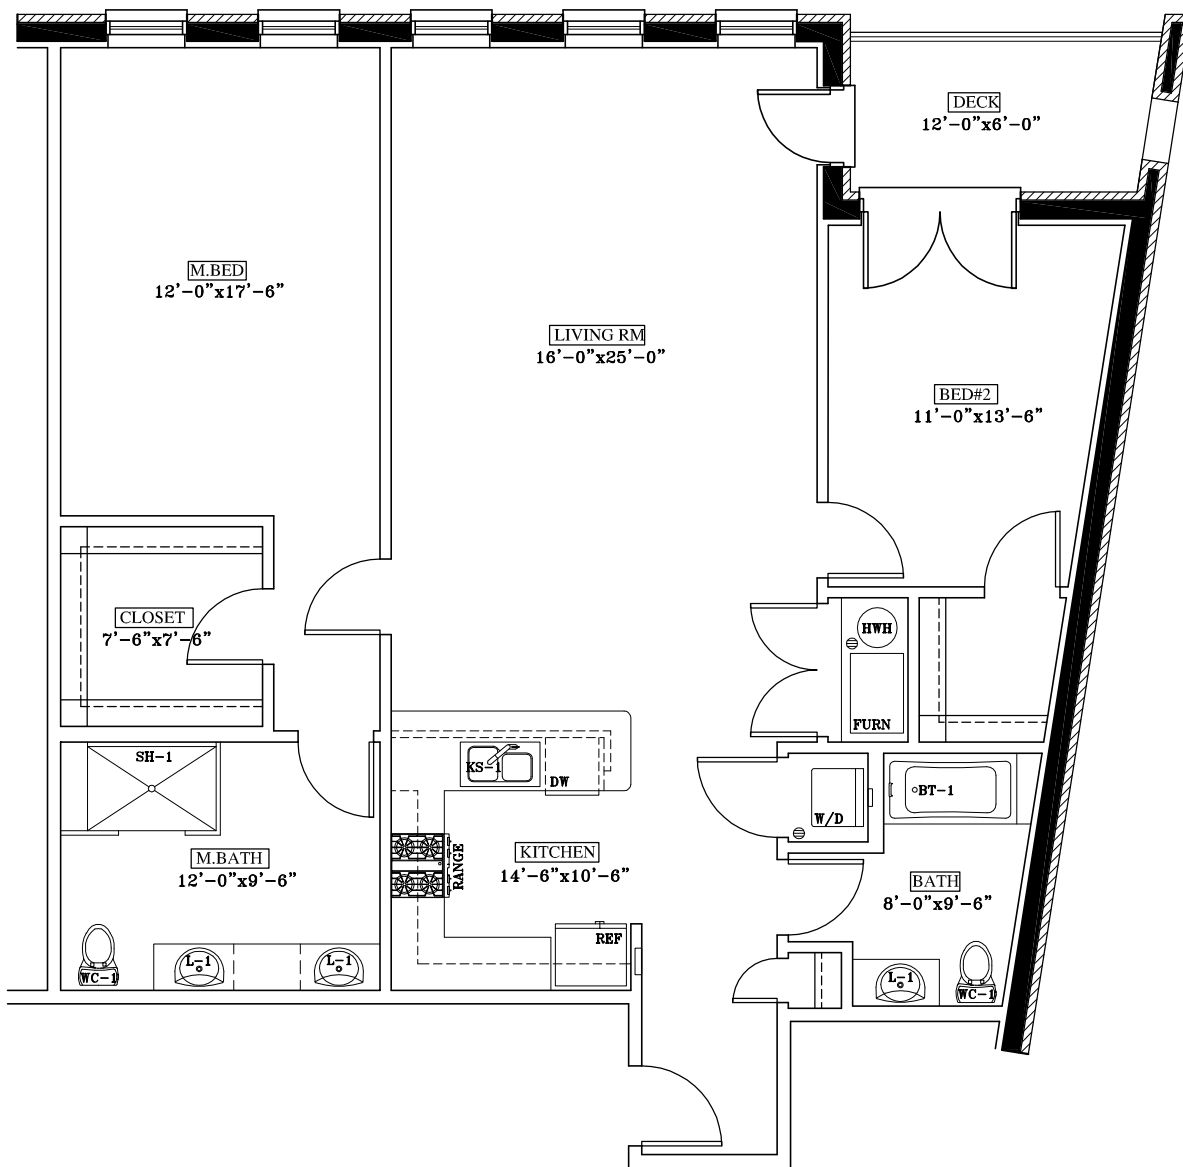

SKOKIE BOULEVARD

SECOND - FIFTH FLOOR  
1365 SQ.FT. UNITS 206-506

8017 N. SKOKIE BLVD

(312) 750-1800

180 W. WASHINGTON  
CHICAGO, ILLINOIS 60602  
FAX (312) 750-1801

© HANNA ARCHITECTS, INC. 2020

SKOKIE BOULEVARD