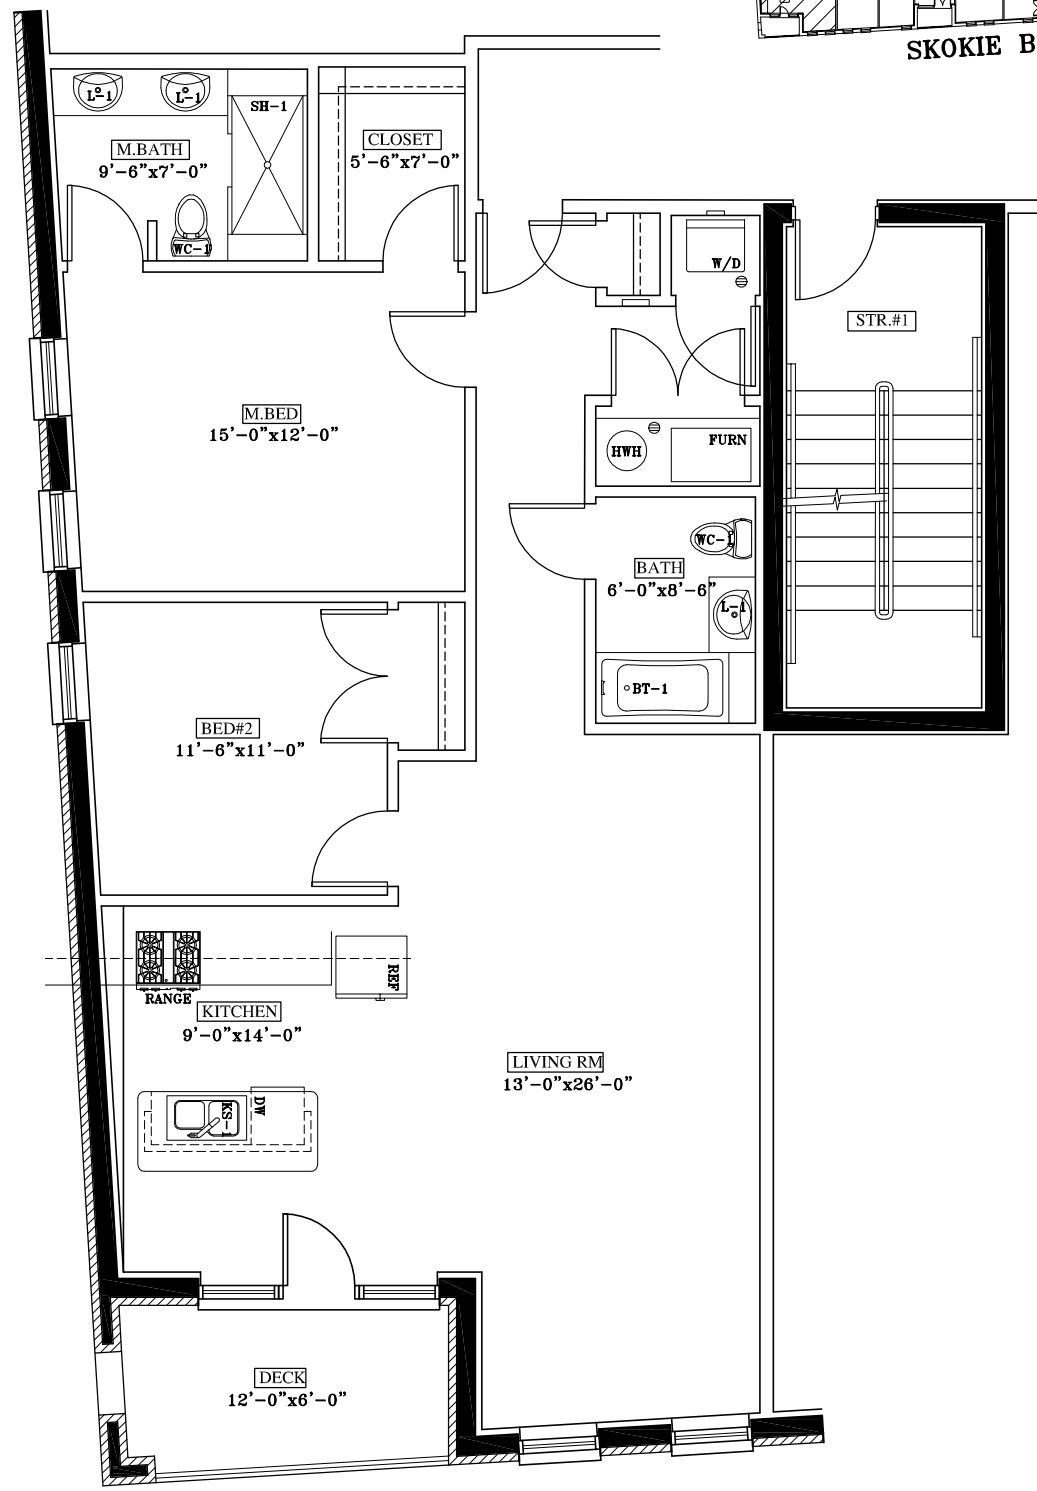

SECOND - FIFTH FLOOR
1215 SQ.FT.
UNITS 202-502

8017 N. SKOKIE BLVD

HANNA
ARCHITECTS, INC.

(312) 750-1800

180 W. WASHINGTON
CHICAGO, ILLINOIS 60602
FAX (312) 750-1801

© HANNA ARCHITECTS, INC. 2020