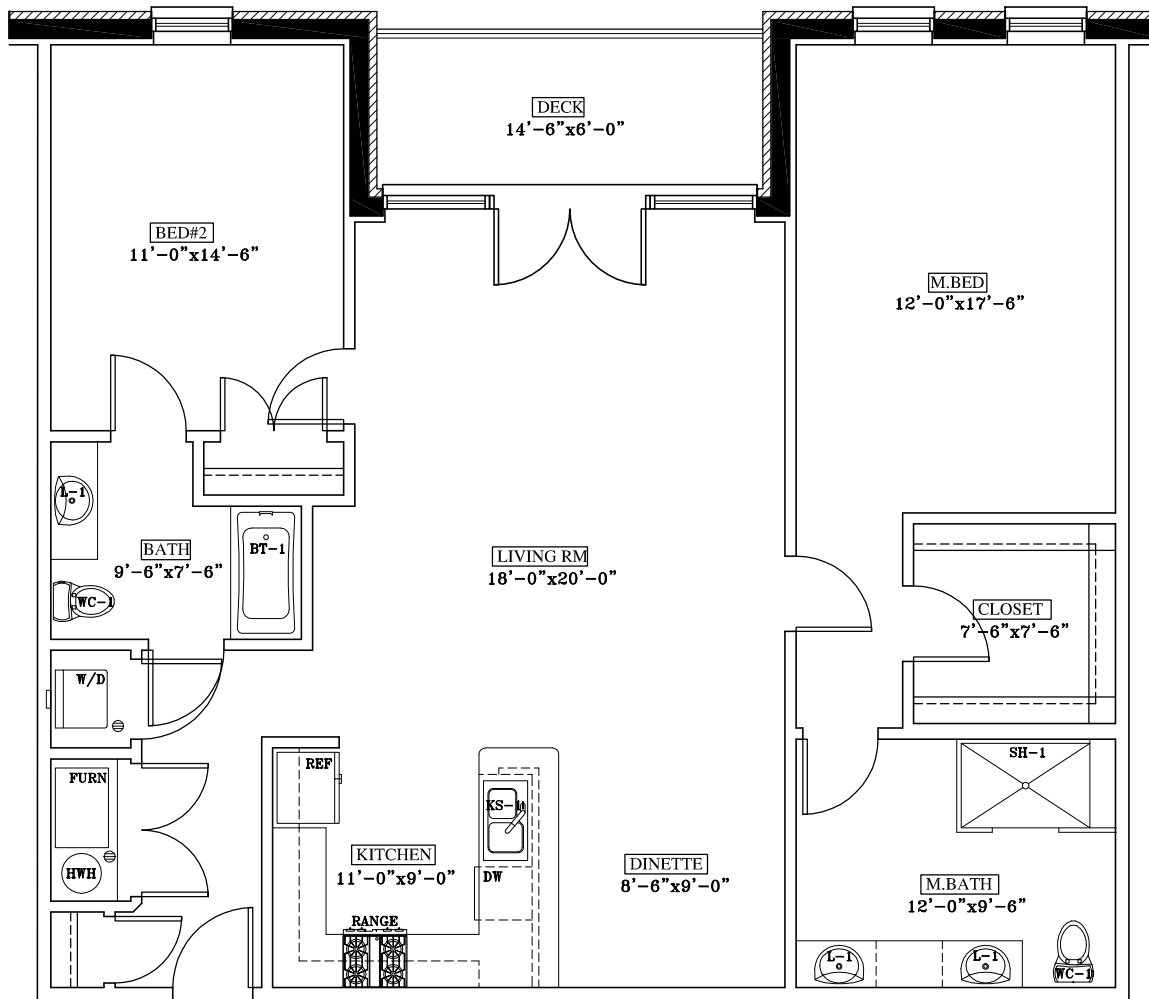

SECOND - FIFTH FLOOR
1365 SQ.FT. UNITS 204-504

8017 N. SKOKIE BLVD

(312) 750-1800

180 W. WASHINGTON
CHICAGO, ILLINOIS 60602
FAX (312) 750-1801

© HANNA ARCHITECTS, INC. 2020