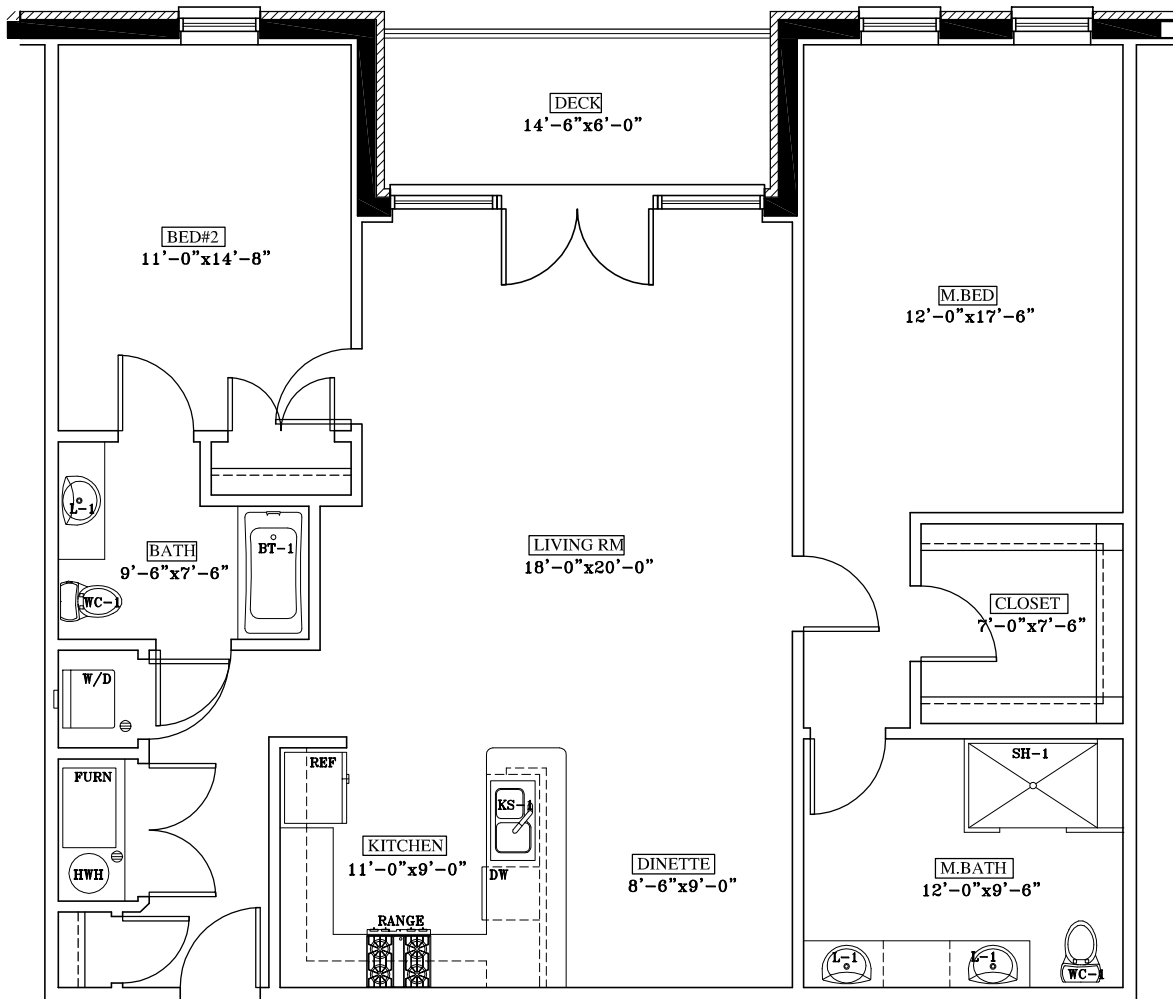

SECOND - FIFTH FLOOR
1365 SQ.FT. UNITS 206-506

8017 N. SKOKIE BLVD

(312) 750-1800

180 W. WASHINGTON
CHICAGO, ILLINOIS 60602
FAX (312) 750-1801

© HANNA ARCHITECTS, INC. 2020