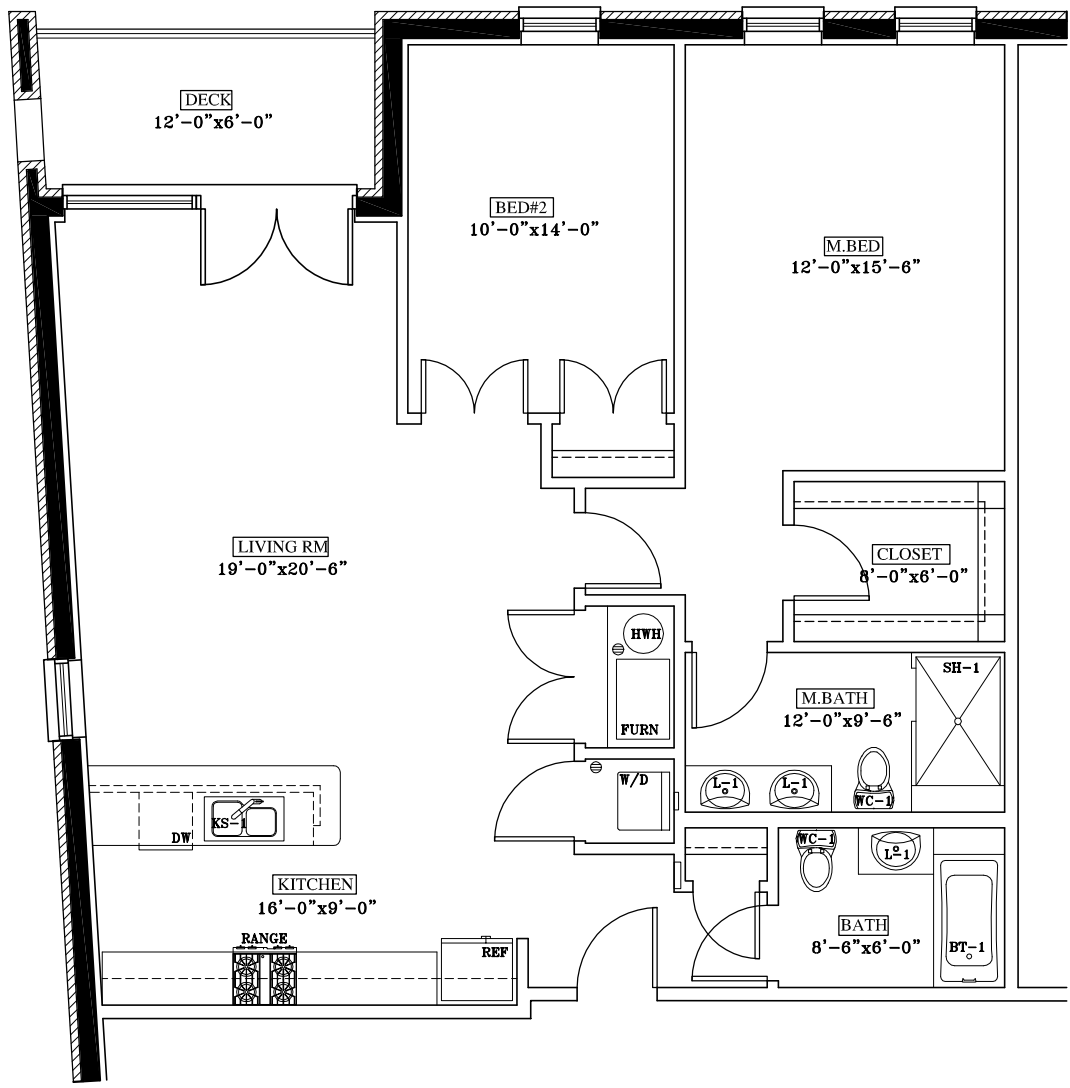

SECOND - FIFTH FLOOR
1225 SQ.FT. **UNITS 203-503**

8017 N. SKOKIE BLVD

(312) 750-1800

180 W. WASHINGTON
CHICAGO, ILLINOIS 60602
FAX (312) 750-1801

© HANNA ARCHITECTS, INC. 2020