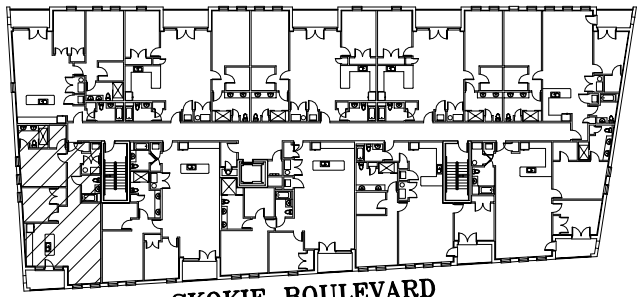

SKOKIE BOULEVARD

SECOND - FIFTH FLOOR  
1455 SQ.FT. UNITS 201-501

8017 N. SKOKIE BLVD

**HANNA**  
ARCHITECTS, INC.

(312) 750-1800

180 W. WASHINGTON  
CHICAGO, ILLINOIS 60602  
FAX (312) 750-1801

© HANNA ARCHITECTS, INC. 2020