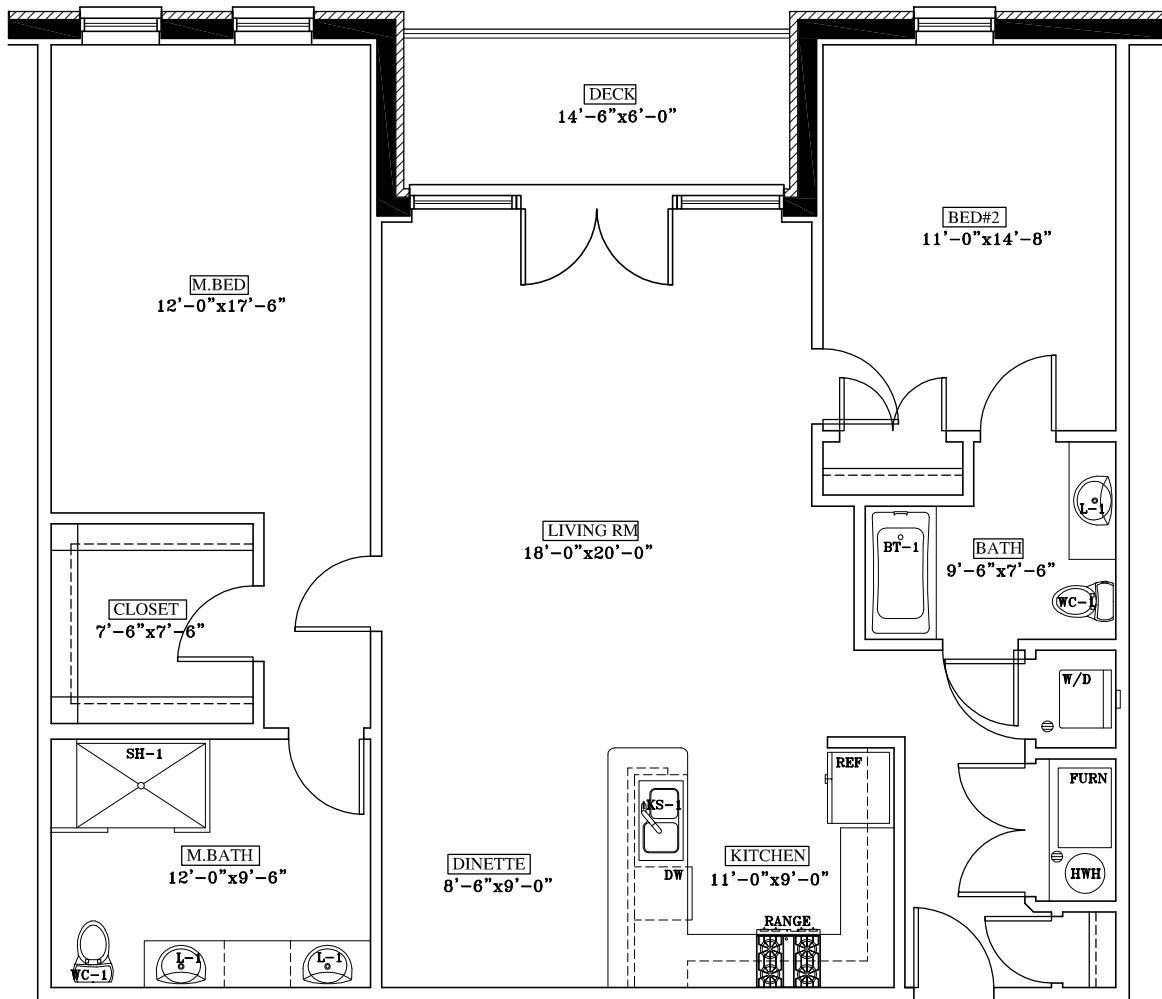

N **SECOND - FIFTH FLOOR**
1365 SQ.FT. **UNITS 205-505**

8017 N. SKOKIE BLVD

(312) 750-1800

180 W. WASHINGTON
CHICAGO, ILLINOIS 60602
FAX (312) 750-1801

© HANNA ARCHITECTS, INC. 2020