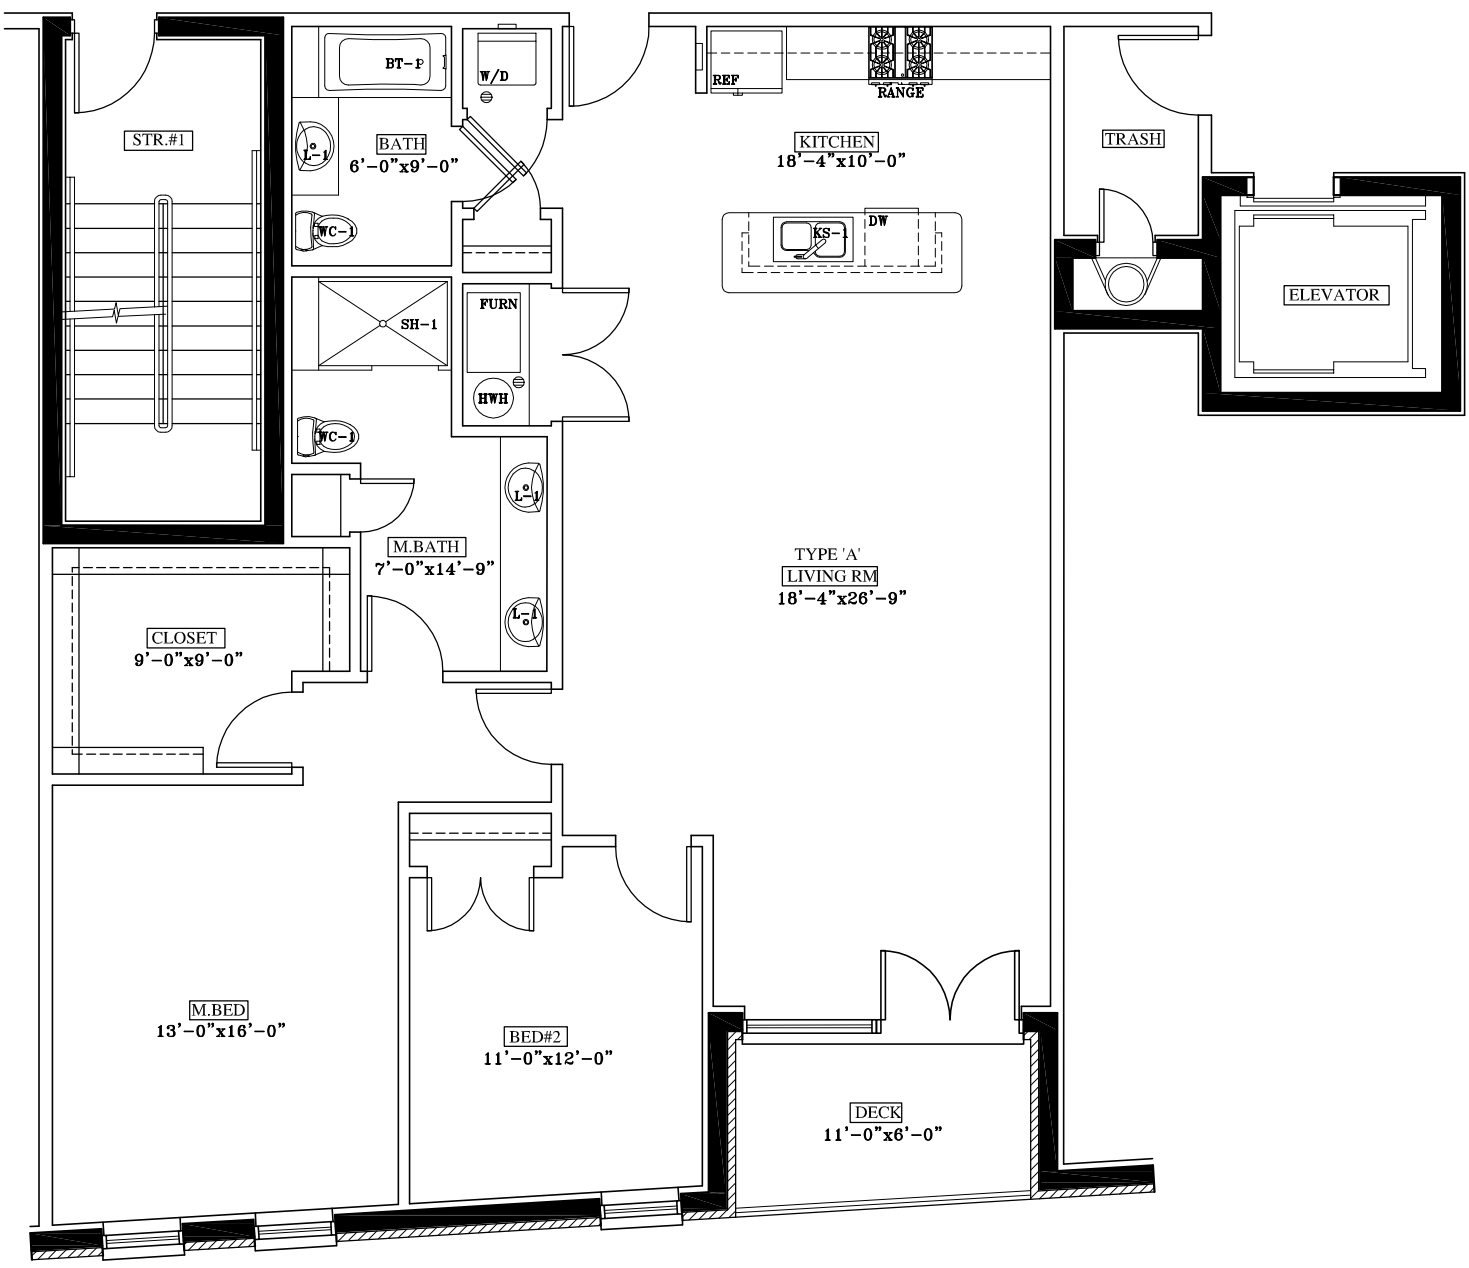

SKOKIE BOULEVARD

SECOND - FIFTH FLOOR  
1455 SQ.FT. UNITS 201-501

8017 N. SKOKIE BLVD

**HANNA**  
ARCHITECTS, INC.

(312) 750-1800

180 W. WASHINGTON  
CHICAGO, ILLINOIS 60602  
FAX (312) 750-1801

© HANNA ARCHITECTS, INC. 2020